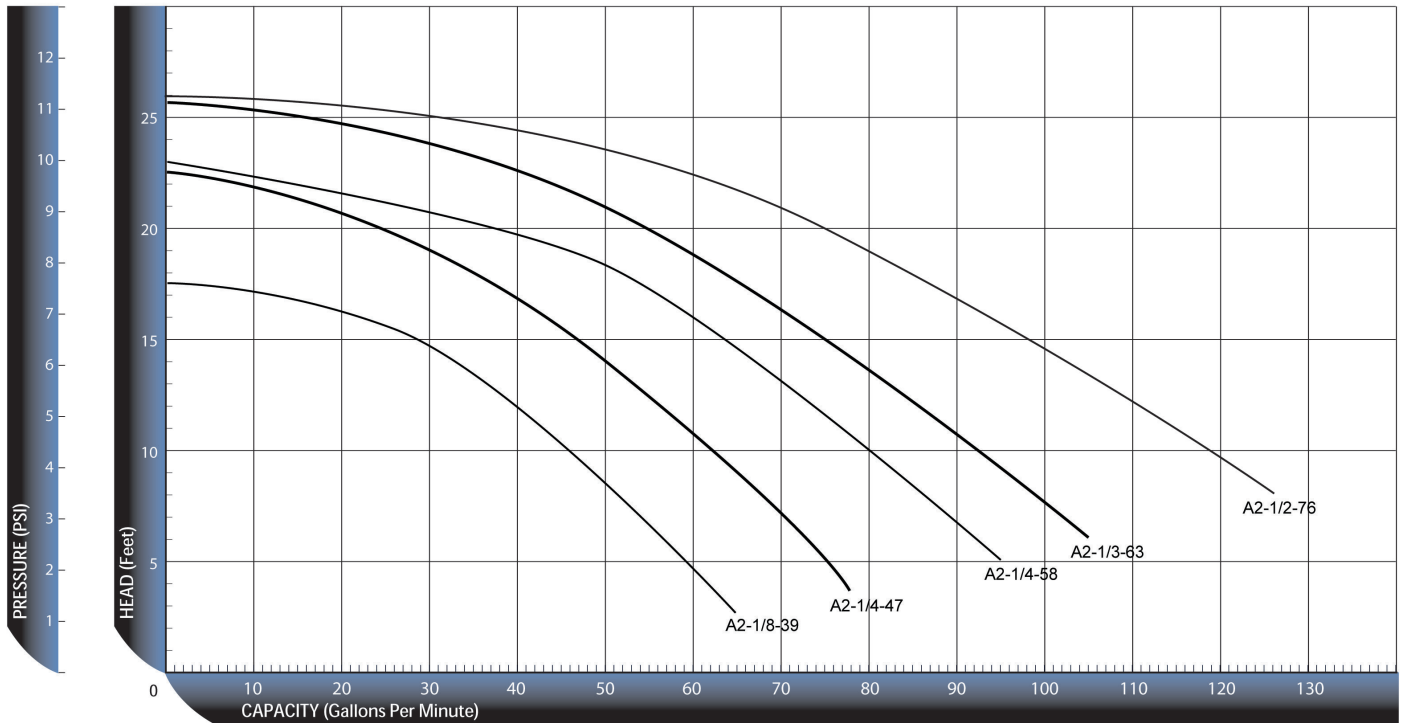

Pump Model: Artesian2  
 Impeller: Various RPM: 1725  
 Horsepower: 1/8-1/2 Date: 07/01/2011

For performance that's OFF THE CHARTS of ordinary pumps!

Ambient Clear Water SP GR 1.0