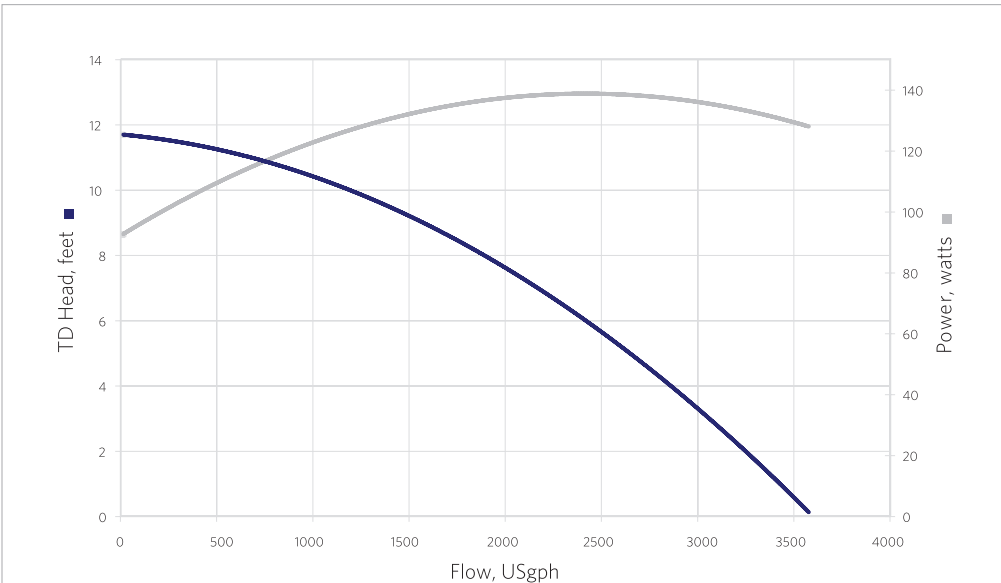

*Dimensions and illustrations are approximate and for reference only

Sequence® 750 Series - Model 3600SEQ12

Our best seller! The compact model 750 series delivers big flow for little power. Great for smaller and simple ponds (3,000 gallons or less).

3 YEAR LIMITED WARRANTY

8 FOOT CORDSET

TEFC FANCOOLED MOTOR

Flow At Total Dynamic Head	2'	4'	6'	8'	10'
GPM	54	47	40	31	20
GPH	3240	2820	2400	1860	1200

MODEL	3600SEQ12
INLET	2"
DISCHARGE	1.5"
MAX FLOW (gph)	3600
MAX HEAD (feet)	12'
MAX POWER (watts)	142
MAX CURRENT (amps)	1.25
@ (volts)	115
MOTOR HP	1/8
MOTOR ENCLOSURE	TEFC
IMPELLER	8