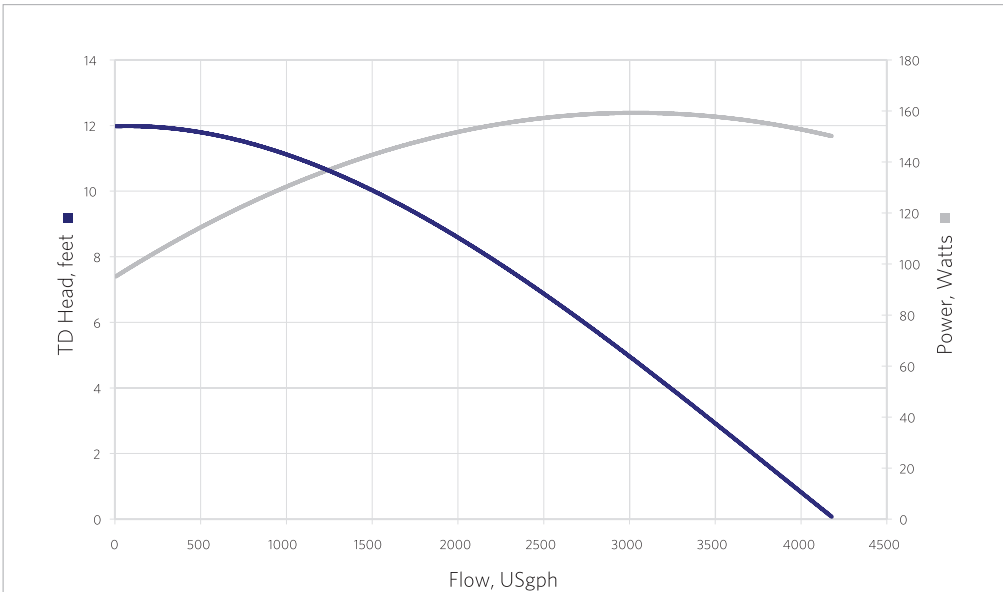

*Dimensions and illustrations are approximate and for reference only

Sequence® 750 Series - Model 4200SEQ12

Our best seller! The compact model 750 series delivers big flow for little power. Great for smaller and simple ponds (3,000 gallons or less).

Flow At Total Dynamic Head	2'	4'	6'	8'	10'
GPM	62	54	45	36	25
GPH	3720	3240	2700	2160	1500

3 YEAR LIMITED WARRANTY

8 FOOT CORDSET

TEFC FANCOOLED MOTOR

MODEL	4200SEQ12
INLET	2"
DISCHARGE	1.5"
MAX FLOW (gph)	4200
MAX HEAD (feet)	12'
MAX POWER (watts)	154
MAX CURRENT (amps)	1.39
@ (volts)	115
MOTOR HP	1/8
MOTOR ENCLOSURE	TEFC
IMPELLER	9